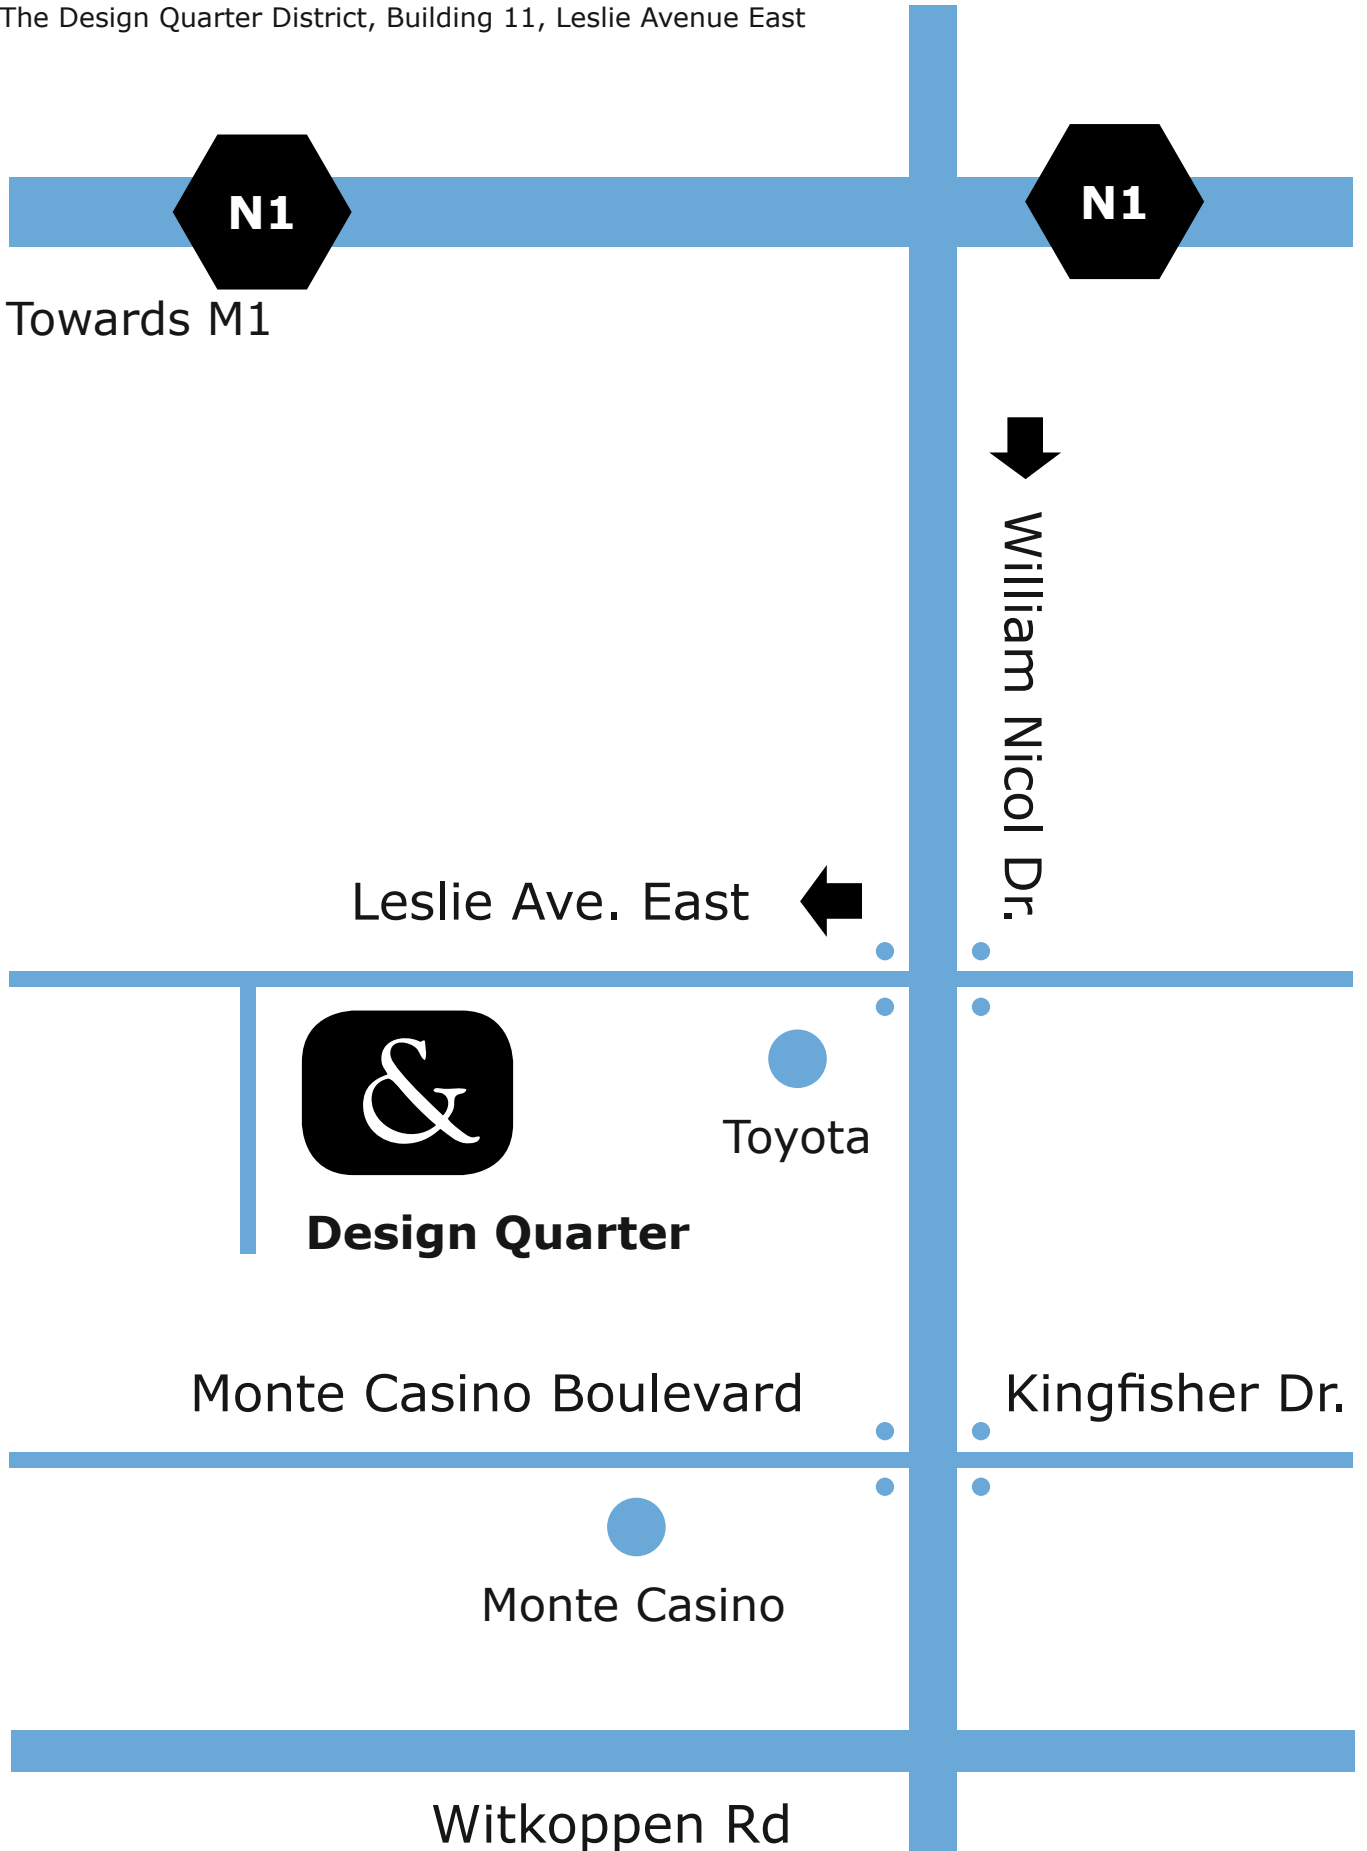

Tel: 011 548 6000
The Design Quarter District, Building 11, Leslie Avenue East

N1

N1

Towards M1

William Nicol Dr.

Leslie Ave. East

Design Quarter

Toyota

Monte Casino Boulevard

Kingfisher Dr.

Monte Casino

Witkoppen Rd